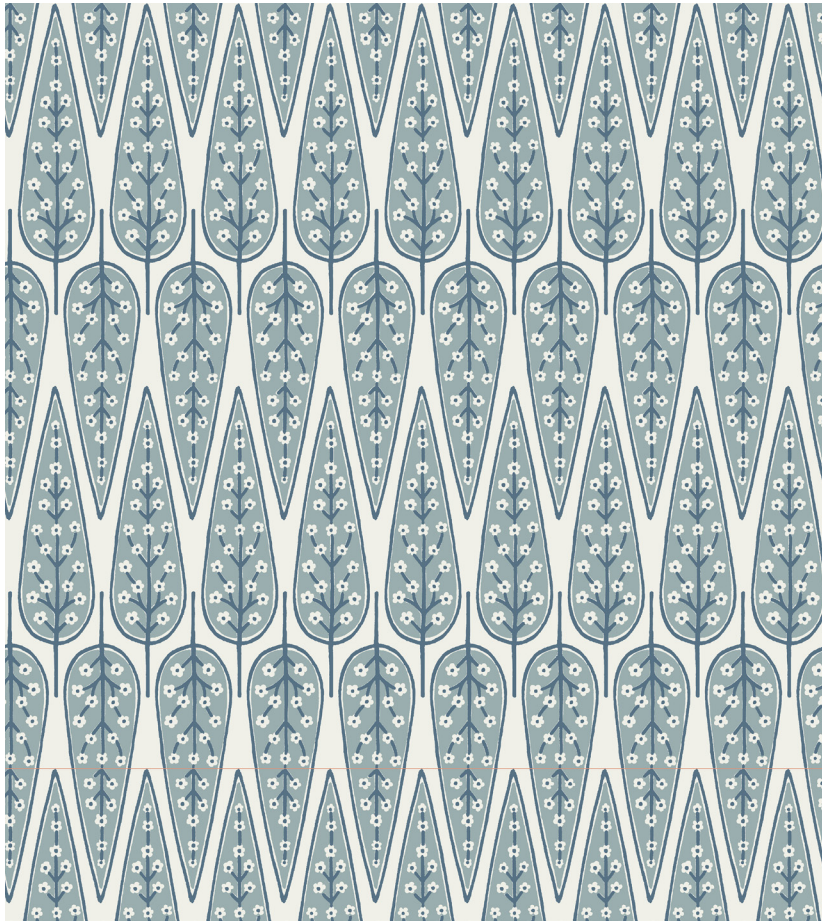

seemakrish

YARMOUTH

SKU# W 10-20 C

Color: Cove Blue

Content: Standard clay coated paper, FSC certified
ASTM-E84 Class A

Width: 30" (Trims to 27")

Repeat: 27" H, 22.5" V

Pattern Match: Straight

Tide Gray

Sagebrush

Seashell